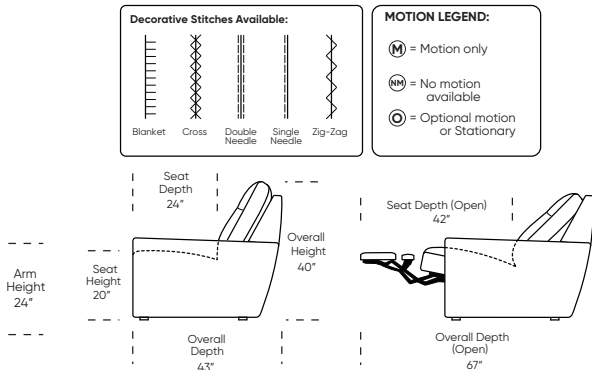

Options:

- Premium high-density, high-resiliency foam seat cushions with memory foam topper encased in down
- Premium high-density, high-resiliency foam seat cushions with memory foam topper encased in Trillium
- Choice of decorative stitch detail – blanket, cross, single-needle, or zig-zag
- Contrasting stitch detail available in Bermuda Green, Beige, Black, Brown, Charcoal, Cream, Espresso, Gold Brown, Grey, Lemon, Midnight Blue, and Scarlet thread color
- Adjustable lumbar support
- Lithium-ion battery pack available
- Battery pack has a one-year warranty
- Easy disassembly for delivery
- Console wood trim available in Dune, Ebony, Mink, or Oiled Ash finish (Available on ICN-11, ICC-11, ICN-17, and ICC-17)

Please use actual leather, fabric, Crypton®, Sunbrella® and Ultrasuede® swatches when specifying furniture as the colors shown may vary due to the printing process.

NOTE: Please be advised that microfiber fabrics like SUEDELIFE and VEELIFE, and velvet fabrics such as JENSON, REED, and SURI, are not recommended for this style. For a comprehensive list of covers that are NOT suggested, please contact American Leather Support Services. This information can also be found on the fabric landing pages of our website or by scanning the swatch QR code.

Additionally, Axel leather is not recommended for use with the Blanket decorative stitch detail.