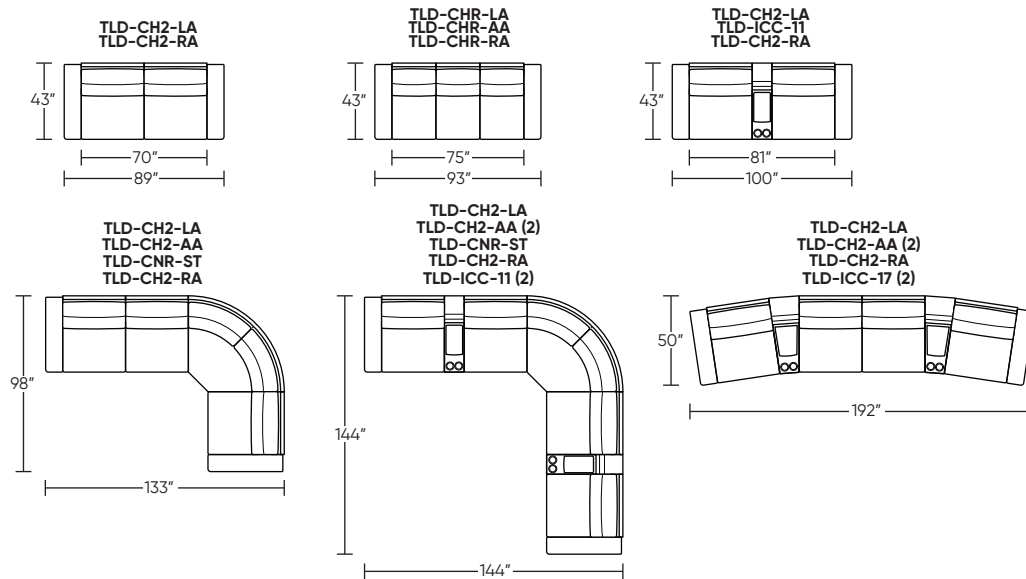

Suggested Configurations

Note: Dotted line indicates seam on leather, Ultrasuede® and up the roll fabrics. Seams are eliminated with railroaded fabrics.

Safe low voltage electrical components are UL listed.

Scale : 1/8 inch = 1 foot
All dimensions are approximate and subject to change.
Specify all components from the sitting position.