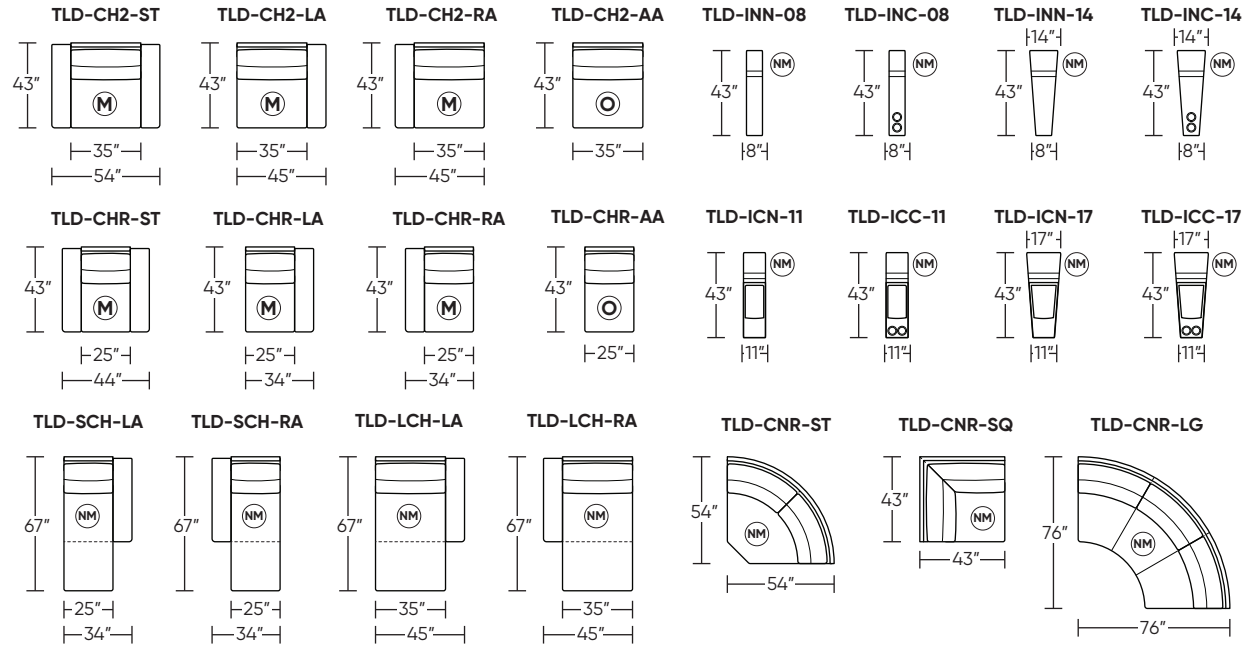

Options:

- Premium high-density, high-resiliency foam seat cushions with memory foam topper encased in down
- Premium high-density, high-resiliency foam seat cushions with memory foam topper encased in Trillium
- Choice of decorative stitch detail – blanket, cross, single-needle, or zig-zag
- Contrasting stitch detail available in Bermuda Green, Beige, Black, Brown, Charcoal, Cream, Espresso, Gold Brown, Grey, Lemon, Midnight Blue, and Scarlet thread color
- Adjustable lumbar support
- Lithium-ion battery pack available
- Battery pack has a one-year warranty
- Easy disassembly for delivery
- Console wood trim available in Dune, Ebony, Mink, or Oiled Ash finish (Available on ICN-11, ICC-11, ICN-17, and ICC-17)

Please use actual leather, fabric, Crypton®, Sunbrella® and Ultrasuede® swatches when specifying furniture as the colors shown may vary due to the printing process.

NOTE: Please be advised that microfiber fabrics like SUEDELIFE and VEELIFE, and velvet fabrics such as JENSON, REED, and SURI, are not recommended for this style. For a comprehensive list of covers that are NOT suggested, please contact American Leather Support Services. This information can also be found on the fabric landing pages of our website or by scanning the swatch QR code.

Additionally, Axel leather is not recommended for use with the Blanket decorative stitch detail.