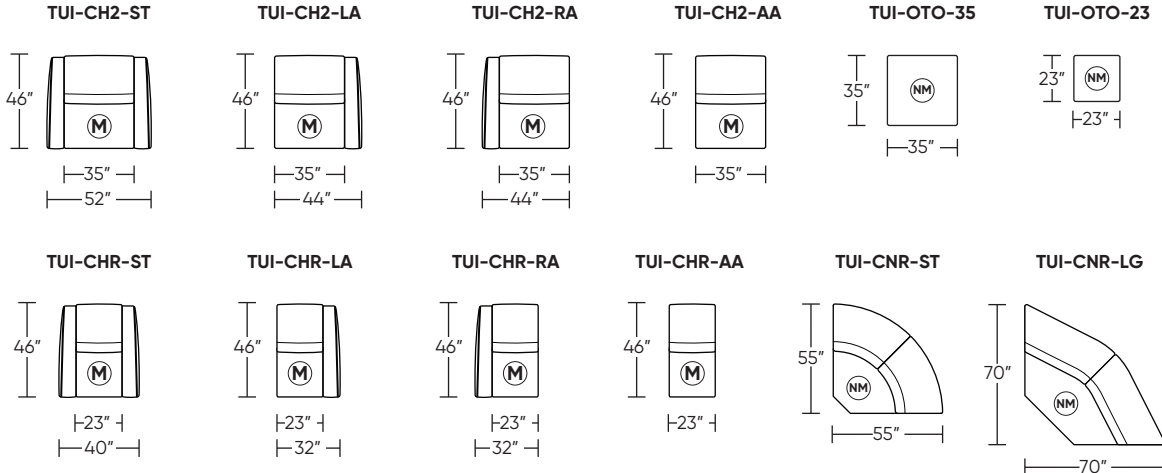

TURIN

Standard Features:

- Premium high-density, high-resiliency foam seat cushions
- Advanced unidirectional suspension system
- Double-needle top-stitch with thick thread
- In-arm control panel is easy to use and includes a USB-C charging port
- Limited lifetime warranty on frame and suspension
- Ten-year warranty on mechanism
- Three-year warranty on motor and electronics
- Quick-ship delivery

Options:

- Contrasting welt detail available
- Contrasting stitch detail available in Bermuda Green, Beige, Black, Brown, Charcoal, Cream, Espresso, Gold Brown, Grey, Lemon, Midnight Blue, and Scarlet thread color
- Lithium-ion battery pack available
- Easy disassembly for delivery
- Metal legs available in Antique Brass, Burnished Bronze, or Polished Nickel

MOTION LEGEND:

(M) = Motion only

(NM) = No motion available

Safe low voltage electrical components are UL listed.

Scale : 1/8 inch = 1 foot
All dimensions are approximate and subject to change.
Specify all components from the sitting position.