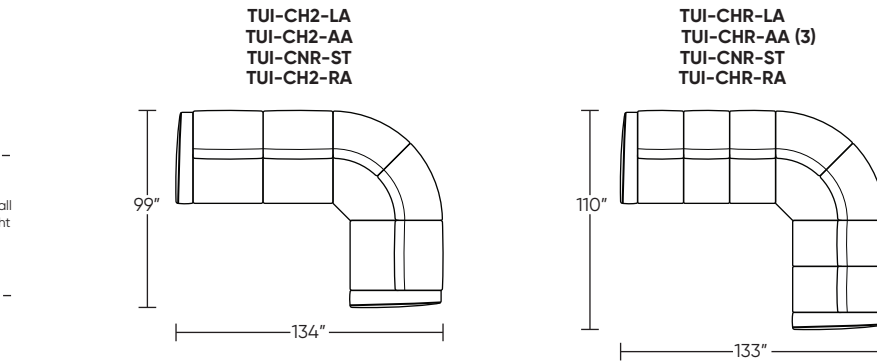

Suggested Configurations