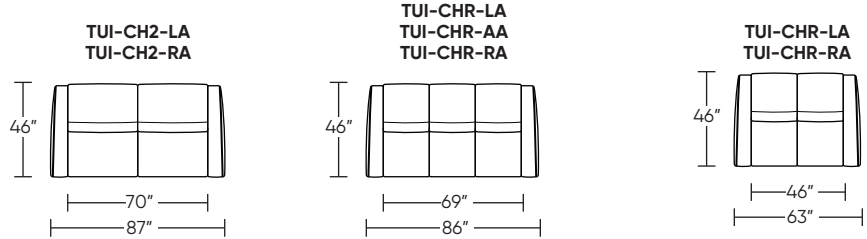

Suggested Configurations