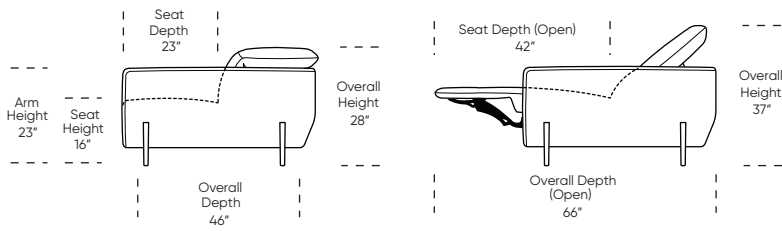

MOTION LEGEND:

(M) = Motion only

(NM) = No motion available

Safe low voltage electrical components are UL listed.

Scale : 1/8 inch = 1 foot
All dimensions are approximate and subject to change.
Specify all components from the sitting position.