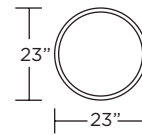

UNO-OTO-18

UNO-OTO-RD

UNO-OTO-18

UNO-OTO-RD

Please use actual leather, fabric, Crypton®, Sunbrella® and Ultrasuede® swatches when specifying furniture as the colors shown may vary due to the printing process.