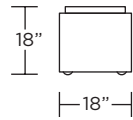

Standard Features:

- Premium high-density, high-resiliency foam seats
- Double-needle top stitching
- Storage ottoman
- Wood tray
- Casters
- Limited lifetime warranty on frame

Options:

- Wood tray available in Dune, Ebony, Mink, or Oiled Ash finish
- Solid Natural Walnut wood tray available

UNO-OTO-18