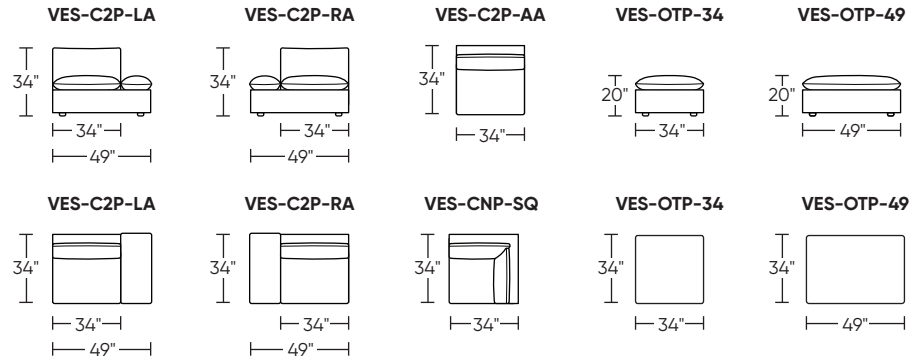

VERSA REIMAGINED

Standard Features:

- Advanced unidirectional suspension system
- Premium high-density, high-resiliency carbon fiber infused foam seat cushions with Serene® memory foam topper encased in down with foam core, encased in down-wrapped back cushions
- Adjustable height down-filled arm cushions
- Loose knife-edge seat and back cushions
- Recessed floating legs
- Limited lifetime warranty on frame and suspension

Options:

- Premium high-density, high-resiliency carbon fiber infused foam seat cushions with Serene® memory foam topper encased in Trillium with foam core, encased in Trillium-wrapped back cushions

Please use actual leather, fabric, Crypton®, Sunbrella® and Ultrasuede® swatches when specifying furniture as the colors shown may vary due to the printing process.

Studio: