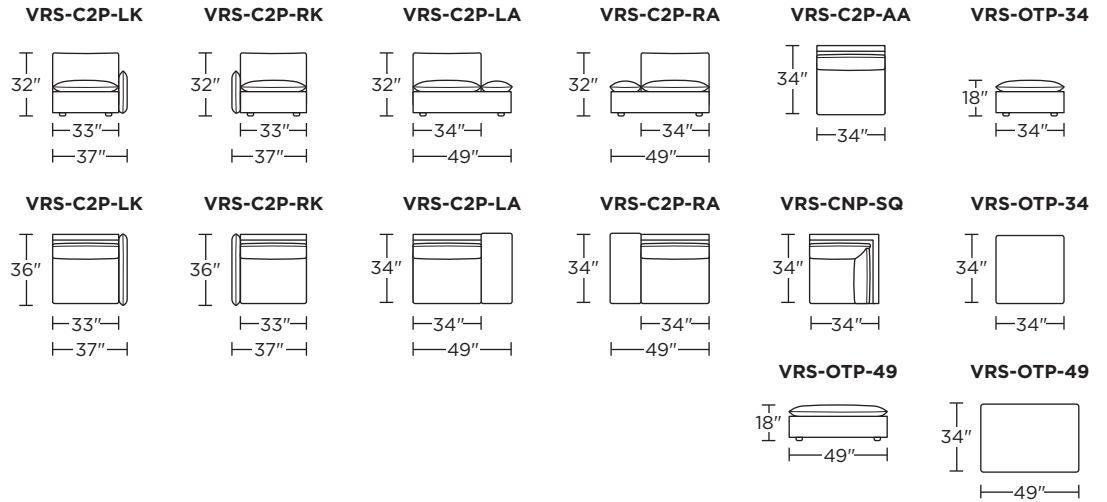

AMERICAN LEATHER® SOFAS & SECTIONALS COLLECTION

VERSA

Standard Features:

- Advanced unidirectional suspension system
- Premium high-density, high-resiliency foam seat cushions encased in down
- Down-filled back cushions
- Adjustable height down-filled arm cushions
- Loose back and seat cushions on all armless pieces
- Loose back and semi-attached seat cushions on all pieces with arms
- Knife-edge cushions
- Recessed floating legs
- Limited lifetime warranty on frame and suspension

Studio:

Grand:

Studio:

Adjustable Arm

Knife-Edge Arm

Grand:

Adjustable Arm

Knife-Edge Arm

Scale: 1/8 inch = 1 foot
All dimensions are approximate and subject to change.
Specify components from the sitting position.

V01.14.26