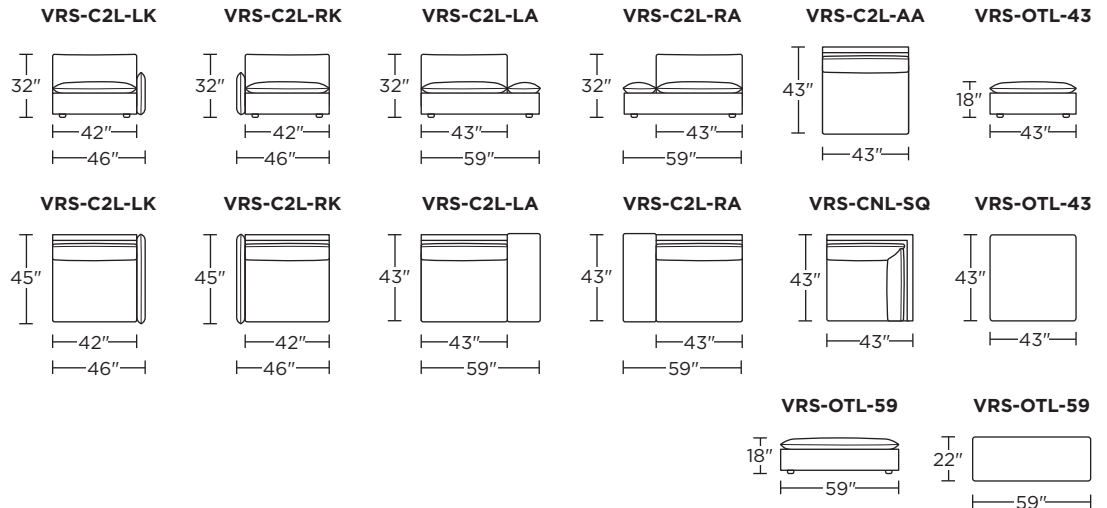

Studio:

Grand:

Studio:

Adjustable Arm

Knife-Edge Arm

Grand:

Adjustable Arm

Knife-Edge Arm