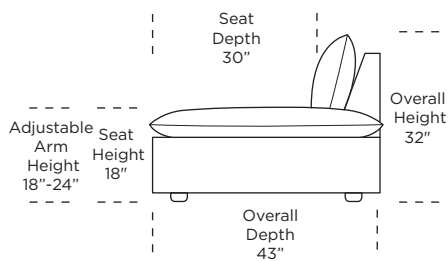

Studio:

Grand:

Studio:

Adjustable Arm

Knife-Edge Arm

Grand:

Adjustable Arm

Knife-Edge Arm

Scale: 1/8 inch = 1 foot
All dimensions are approximate and subject to change.
Specify components from the sitting position.

V01.14.26