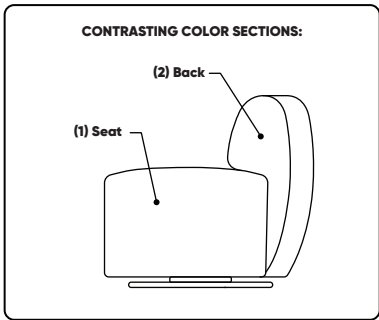

Standard Features:

- Advanced unidirectional suspension system
- Premium high-density, high-resiliency foam seat cushion
- Tight back and seat
- Double-needle top-stitch with thick thread
- Swivel base
- Limited lifetime warranty on frame
- Quick-ship delivery

Options:

- Contrasting cover available (two tone):
 - Color 1 - Seat (dictates cost)
 - Color 2 - Back
- Contrasting stitch detail available in Bermuda
 - Green, Beige, Black, Brown, Charcoal, Cream, Espresso, Gold Brown, Grey, Lemon, Midnight Blue, and Scarlet thread color
- Hidden feet on stationary chair

Leg height is 2"

Please use actual leather, fabric, Crypton®, Sunbrella® and Ultrasuede® swatches when specifying furniture as the colors shown may vary due to the printing process.

Scale: 1/4 inch = 1 foot
All dimensions are approximate and subject to change.
Specify components from the sitting position.