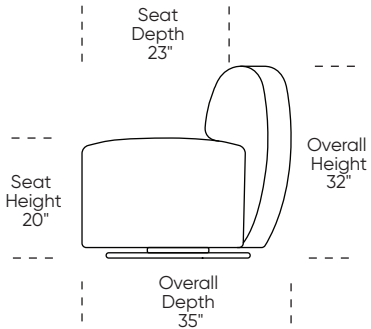

Options:

- Contrasting cover available (two tone):
 - Color 1 - Seat (dictates cost)
 - Color 2 - Back
- Contrasting stitch detail available in Bermuda
 - Green, Beige, Black, Brown, Charcoal, Cream, Espresso, Gold Brown, Grey, Lemon, Midnight Blue, and Scarlet thread color
- Hidden feet on stationary chair

Leg height is 2"

Please use actual leather, fabric, Crypton®, Sunbrella® and Ultrasuede® swatches when specifying furniture as the colors shown may vary due to the printing process.

Scale: 1/4 inch = 1 foot
All dimensions are approximate and subject to change.
Specify components from the sitting position.