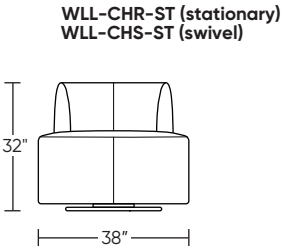

Leg height is 2"

Please use actual leather, fabric, Crypton®, Sunbrella® and Ultrasuede® swatches when specifying furniture as the colors shown may vary due to the printing process.

Scale: 1/4 inch = 1 foot
All dimensions are approximate and subject to change.
Specify components from the sitting position.