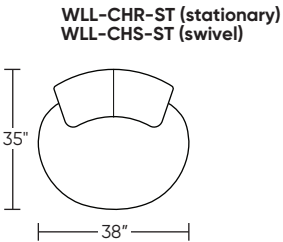

Options:

- Contrasting cover available (two tone):
 - Color 1 - Seat (dictates cost)
 - Color 2 - Back
- Contrasting stitch detail available in Bermuda
 - Green, Beige, Black, Brown, Charcoal, Cream, Espresso, Gold Brown, Grey, Lemon, Midnight Blue, and Scarlet thread color
- Hidden feet on stationary chair

Leg height is 2"

Please use actual leather, fabric, Crypton®, Sunbrella® and Ultrasuede® swatches when specifying furniture as the colors shown may vary due to the printing process.

Scale: 1/4 inch = 1 foot
All dimensions are approximate and subject to change.
Specify components from the sitting position.